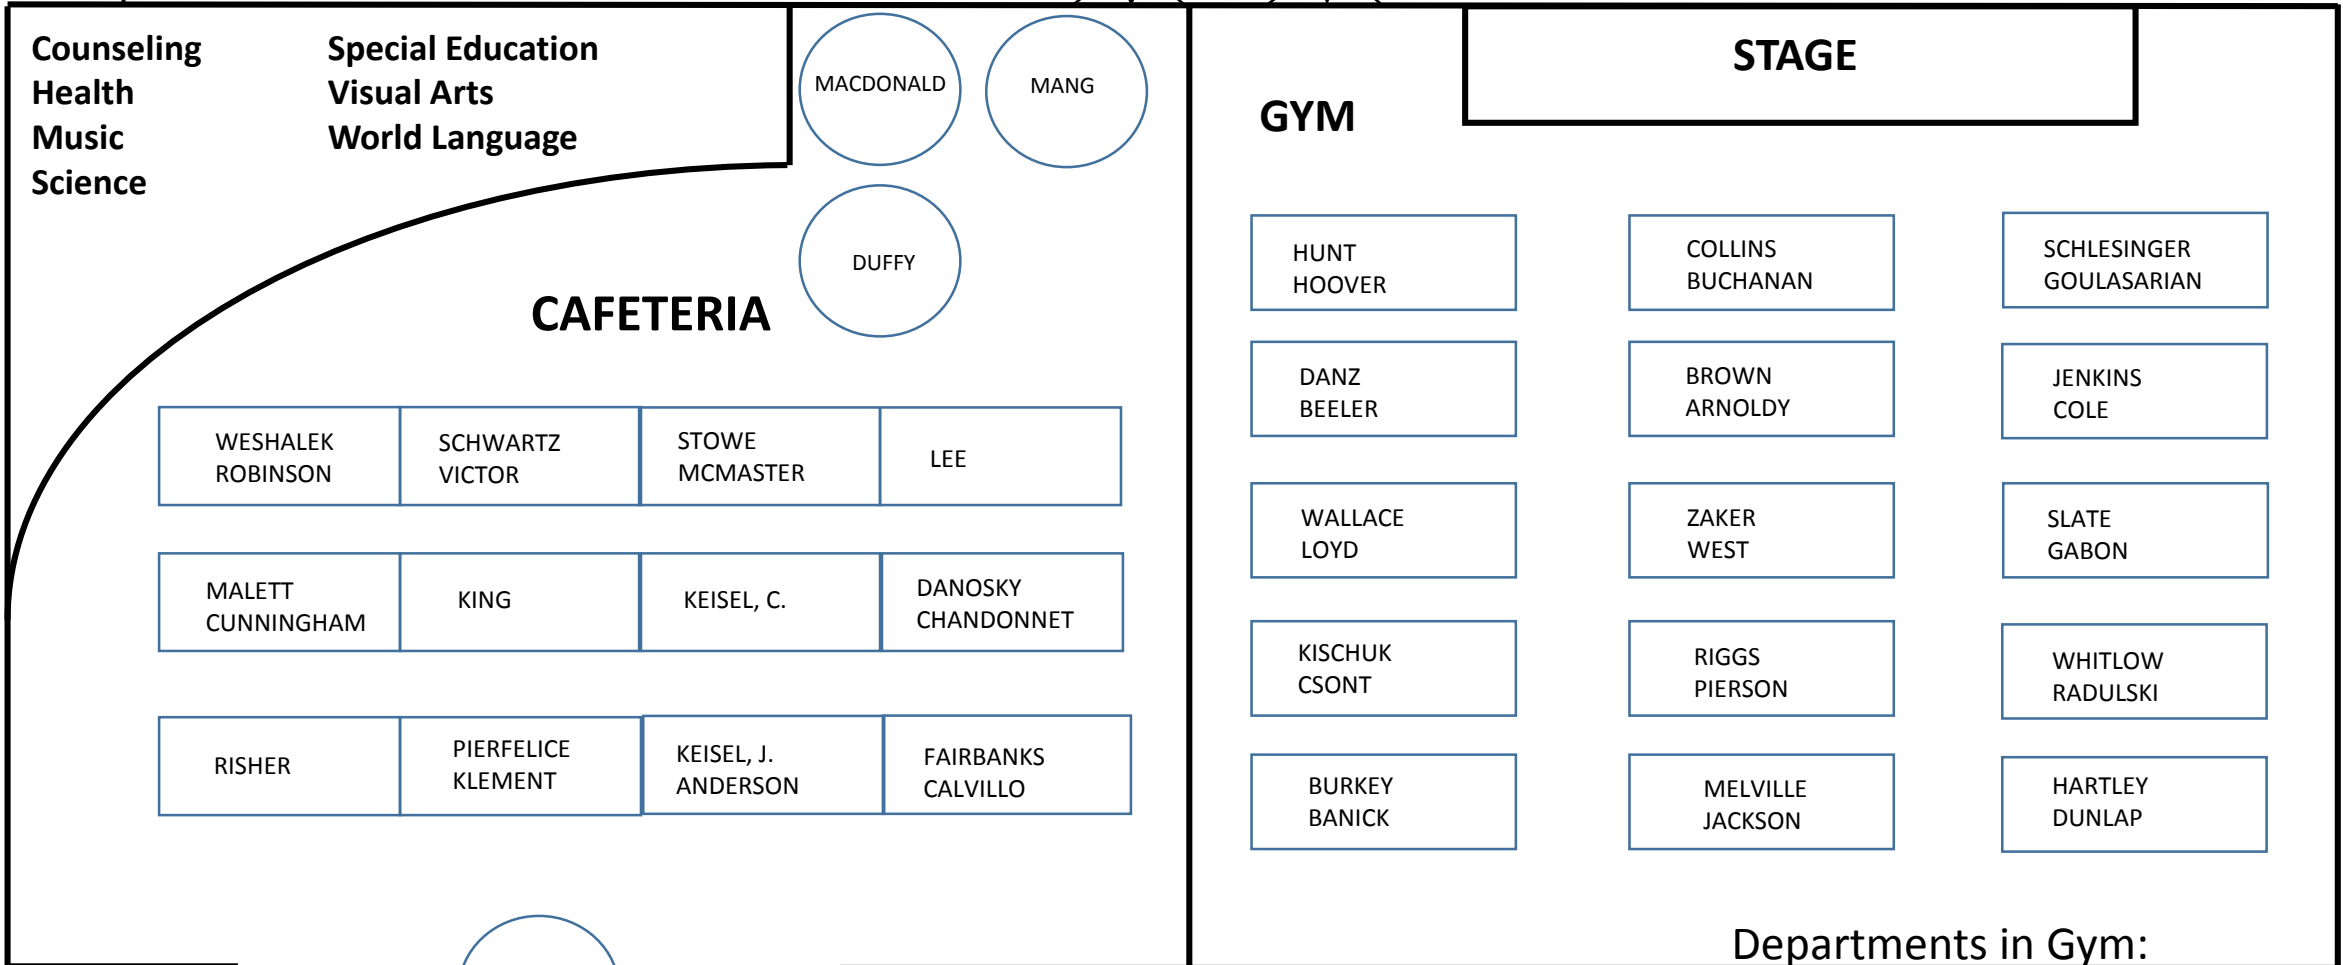

ENTRANCES FROM PARKING LOT

Departments in Cafeteria:

Counseling
Health
Music
Science

Special Education
Visual Arts
World Language

CAFETERIA

WESHALEK ROBINSON	SCHWARTZ VICTOR	STOWE MCMASTER	LEE
MALETT CUNNINGHAM	KING	KEISEL, C.	DANOSKY CHANDONNET
RISHER	PIERFELICE KLEMENT	KEISEL, J. ANDERSON	FAIRBANKS CALVILLO

STAGE

MEDIA CENTER (across from the main office)

Departments in Gym:

- Business/Technology**
- English**
- Industrial Arts**
- Life Management**
- Mathematics**
- Social Studies**